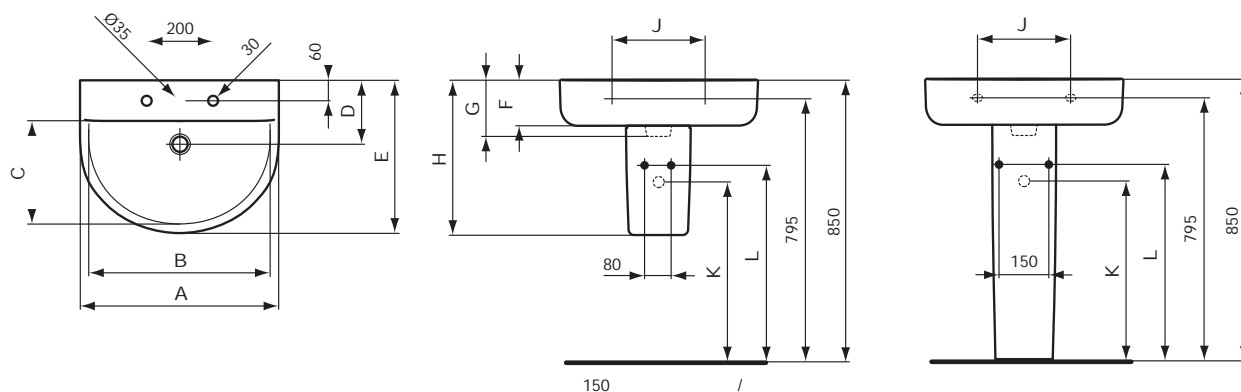

Basins Arc

**Connect /
Concept**

Designer: Robin Levien

Description

Connect Arc lavatory 700 x 460 mm, one taphole.

Connect Arc lavatory 650 x 460 mm, one taphole.

Necessary equipment

Fixation set.

Recommended equipment

Connect full pedestal for lavatories 70/65/60/55/50 cm.

Connect semi pedestal for lavatories 70/65/60/55/50 cm.

Ceramic
Products

Product

Article-No.

Arc lavatory 700 x 460 mm

E774001

Arc lavatory 650 x 460 mm

E773201

Necessary equipment

Fixation set

K710767

Recommended equipment

Pedestal large

E783701

Semi pedestal large

E783901

Finishes

01 White

	A	B	C	D	E	F	G	H	J	K	L	K	L	
7740	700	570	275	195	460	140	175	475	280	570	620	530	530	•
7732	650	520	275	190	460	140	175	475	280	570	620	530	530	•